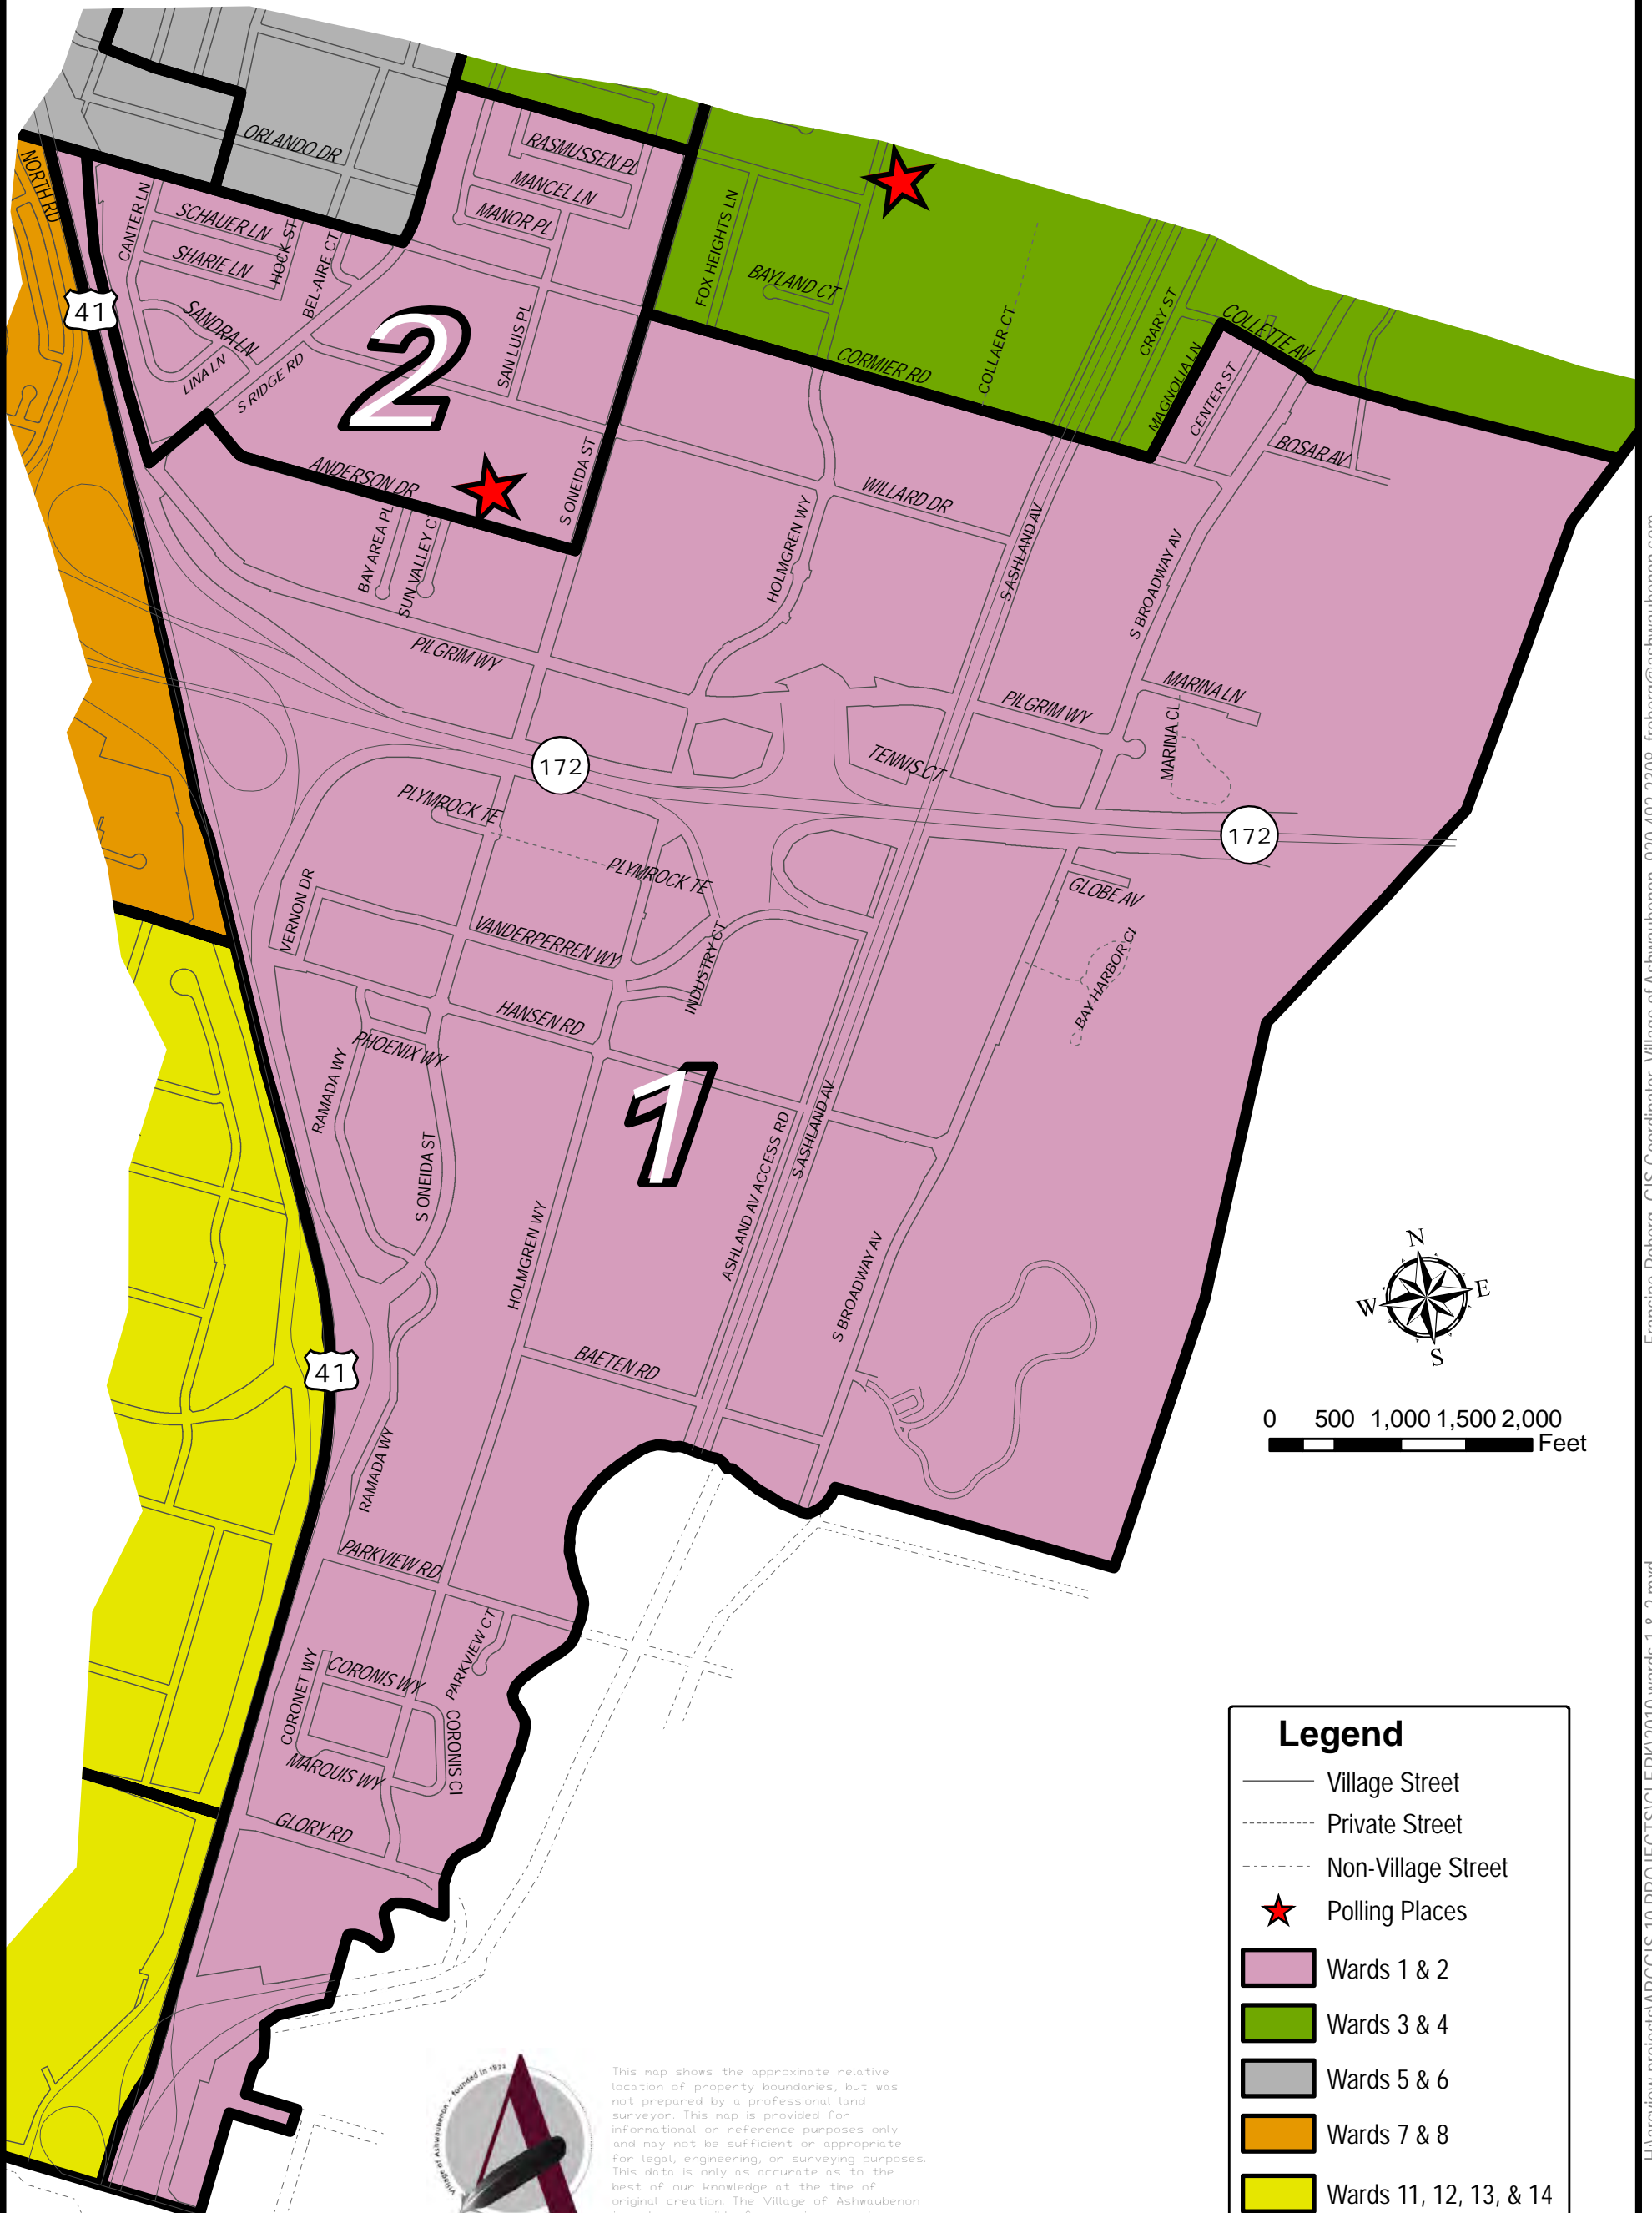

# Village of Ashwaubenon WARDS 1 & 2

April 20, 2010

| Legend |                        |
|--------|------------------------|
|        | Village Street         |
|        | Private Street         |
|        | Non-Village Street     |
|        | Polling Places         |
|        | Wards 1 & 2            |
|        | Wards 3 & 4            |
|        | Wards 5 & 6            |
|        | Wards 7 & 8            |
|        | Wards 11, 12, 13, & 14 |

This map shows the approximate relative location of property boundaries, but was not prepared by a professional land surveyor. This map is provided for informational or reference purposes only and may not be sufficient or appropriate for legal, engineering, or surveying purposes. This data is only as accurate as to the best of our knowledge at the time of original creation. The Village of Ashwaubenon is not responsible for any inaccuracies.