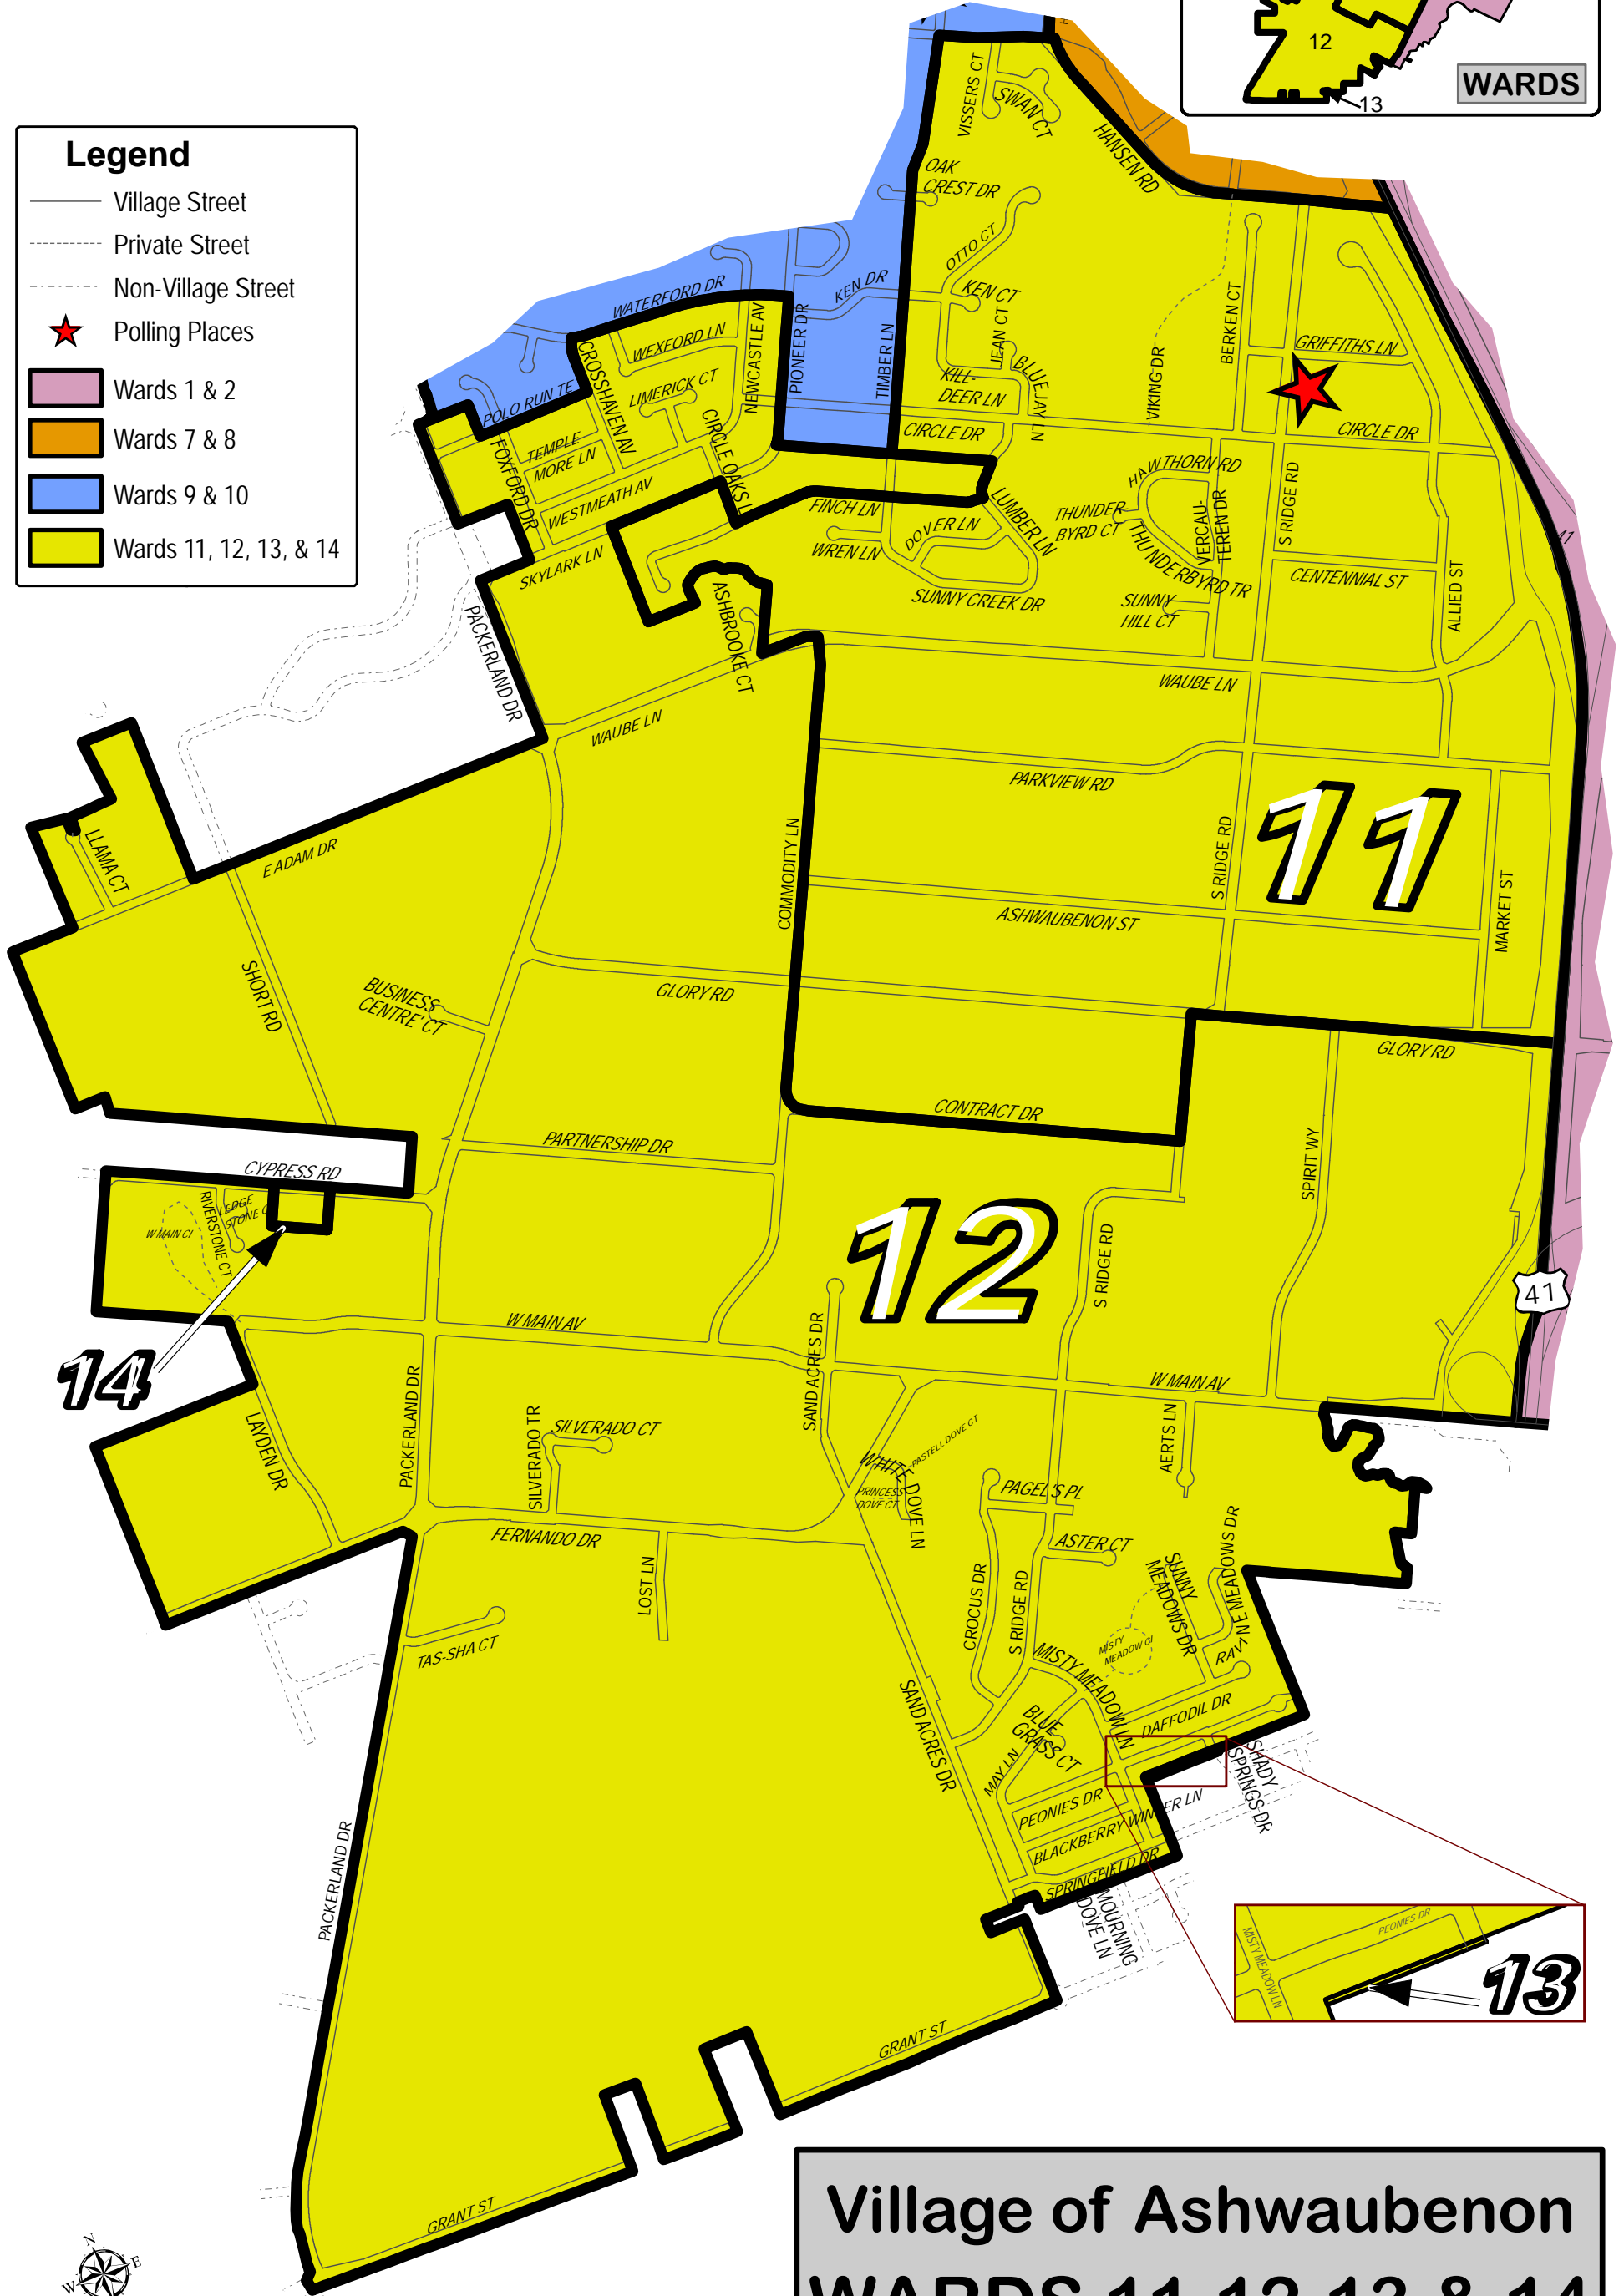

This map shows the approximate relative location of property boundaries, but was not prepared by a professional land surveyor. This map is provided for informational or reference purposes only and may not be sufficient or appropriate for legal, engineering, or surveying purposes. This data is only as accurate as to the best of our knowledge at the time of original creation. The Village of Ashwaubenon is not responsible for any inaccuracies.

Legend

- Village Street
- - - Private Street
- - - Non-Village Street
- ★ Polling Places
- Wards 1 & 2
- Wards 7 & 8
- Wards 9 & 10
- Wards 11, 12, 13, & 14

**Village of Ashwaubenon
WARDS 11, 12, 13 & 14**