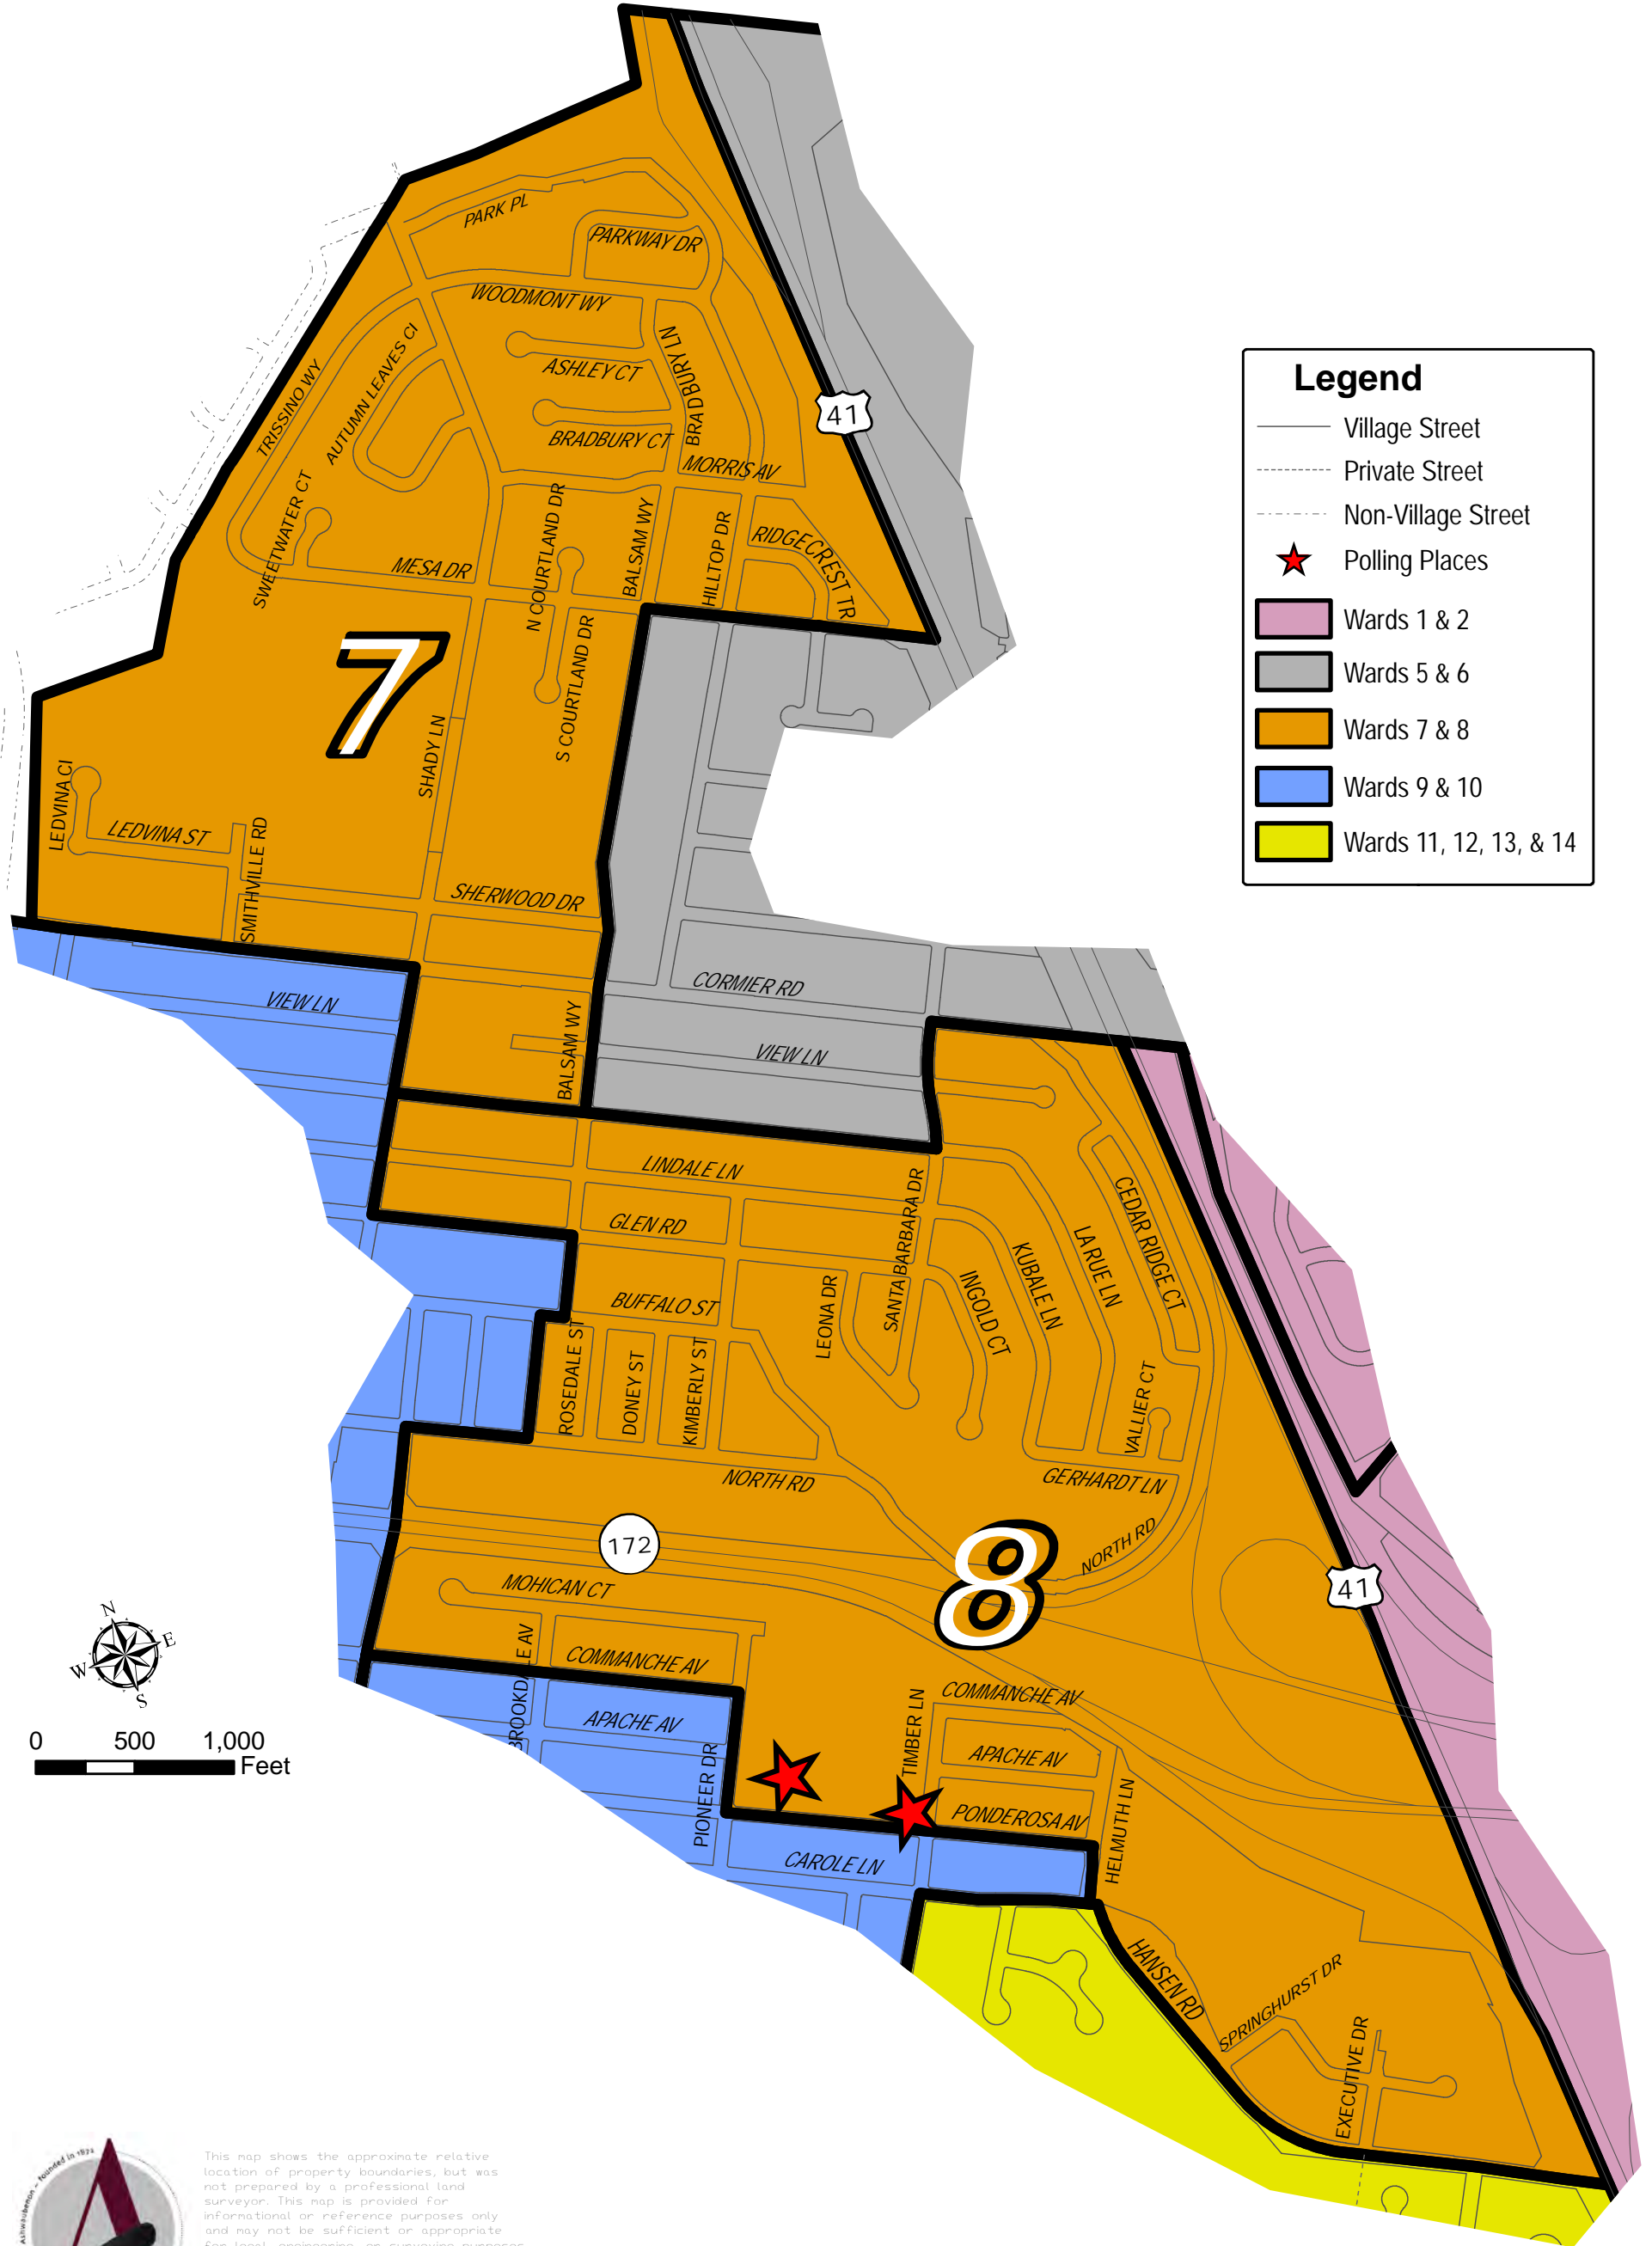

# Village of Ashwaubenon WARDS 7 & 8

April 22, 2010

**Legend**

- Village Street
- - - Private Street
- - - Non-Village Street
- ★ Polling Places
- Wards 1 & 2
- Wards 5 & 6
- Wards 7 & 8
- Wards 9 & 10
- Wards 11, 12, 13, & 14

This map shows the approximate relative location of property boundaries, but was not prepared by a professional land surveyor. This map is provided for informational or reference purposes only and may not be sufficient or appropriate for legal, engineering, or surveying purposes. This data is only as accurate as to the best of our knowledge at the time of original creation. The Village of Ashwaubenon is not responsible for any inaccuracies.