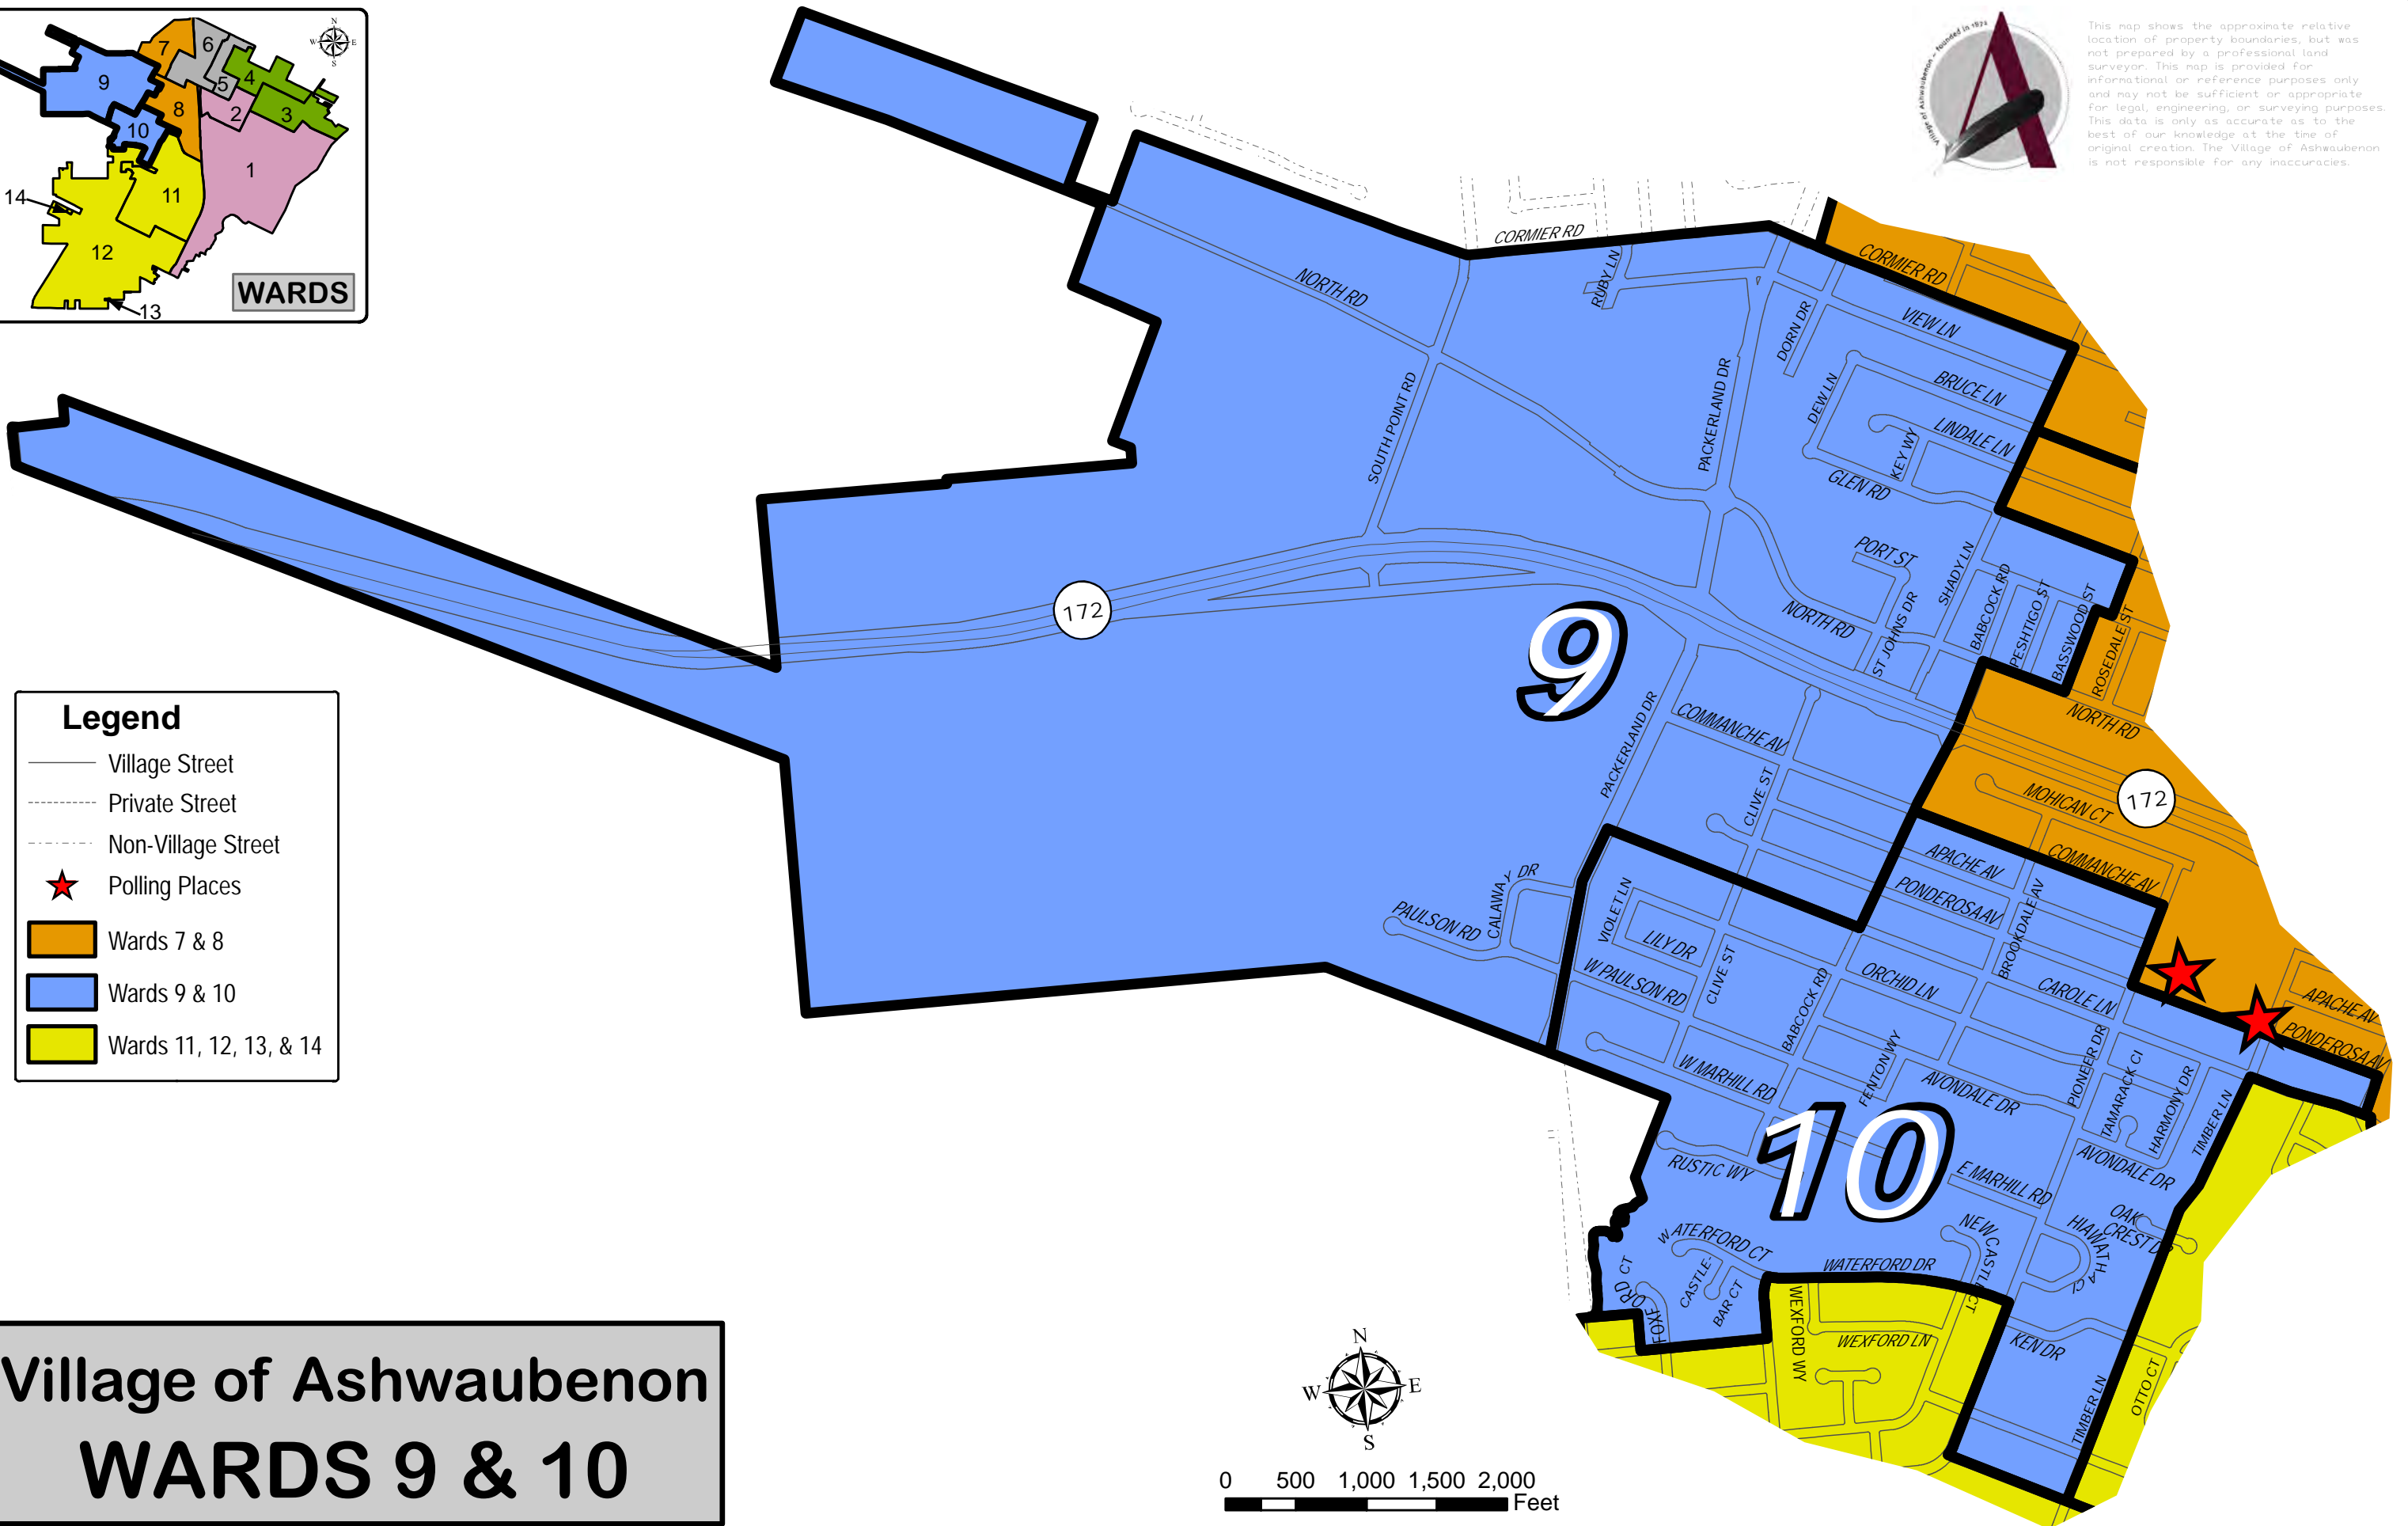

This map shows the approximate relative location of property boundaries, but was not prepared by a professional land surveyor. This map is provided for informational or reference purposes only and may not be sufficient or appropriate for legal, engineering, or surveying purposes. This data is only as accurate as to the best of our knowledge at the time of original creation. The Village of Ashwaubenon is not responsible for any inaccuracies.

**Legend**

- Village Street
- - - Private Street
- - - Non-Village Street
- ★ Polling Places
- Orange square: Wards 7 & 8
- Blue square: Wards 9 & 10
- Yellow square: Wards 11, 12, 13, & 14

**Village of Ashwaubenon**  
**WARDS 9 & 10**